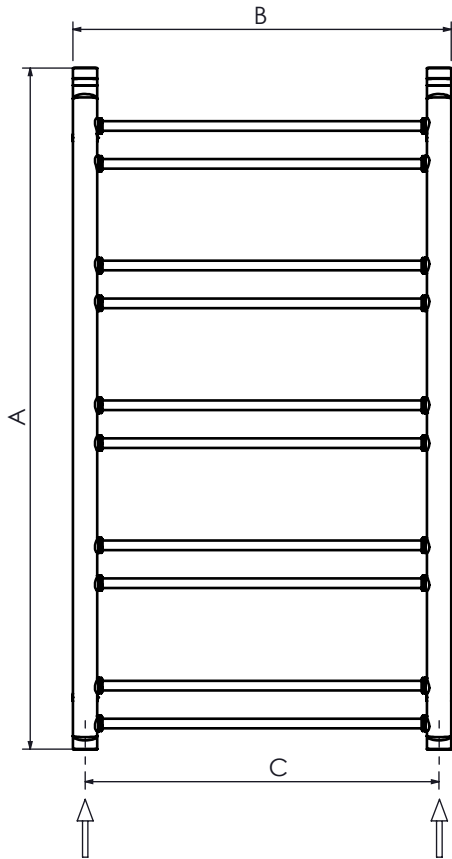

# Fitting Instruction-Capadoccia

Code: 01.06.001-00.01

MODEL NAME	A	B	C	D	E	HEAT OUTPUTS (BTU)	HEAT OUTPUTS (WATT)
	HEIGHT mm	LENGTH mm	PIPE CENTER mm	VERTICAL BRACKET CENTERS mm	HORIZONTAL BRACKET CENTERS mm	Delta T:50 °C	Delta T:50 °C
Capadoccia	900	500	468	740	468	900	264

Bracket Assembly