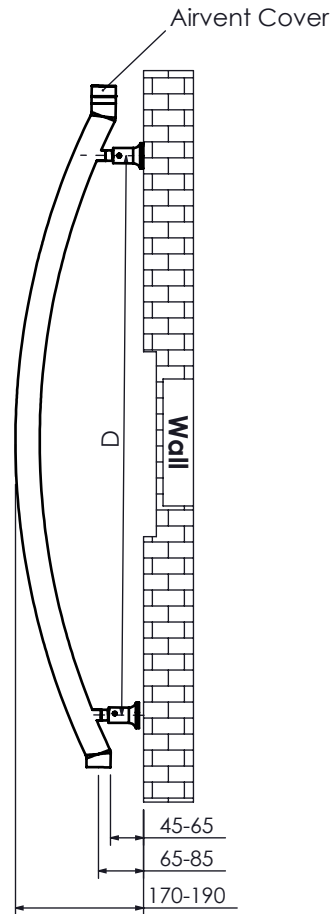

# Fitting Instruction-Capadoccia

Code: 01.06.001-00.01

MODEL NAME	A	B	C	D	E	HEAT OUTPUTS (BTU)	HEAT OUTPUTS (WATT)
	HEIGHT mm	LENGTH mm	PIPE CENTER mm	VERTICAL BRACKET CENTERS mm	HORIZONTAL BRACKET CENTERS mm	Delta T:50 °C	Delta T:50 °C
Capadoccia	900	500	468	740	468	900	264

Bracket Assembly