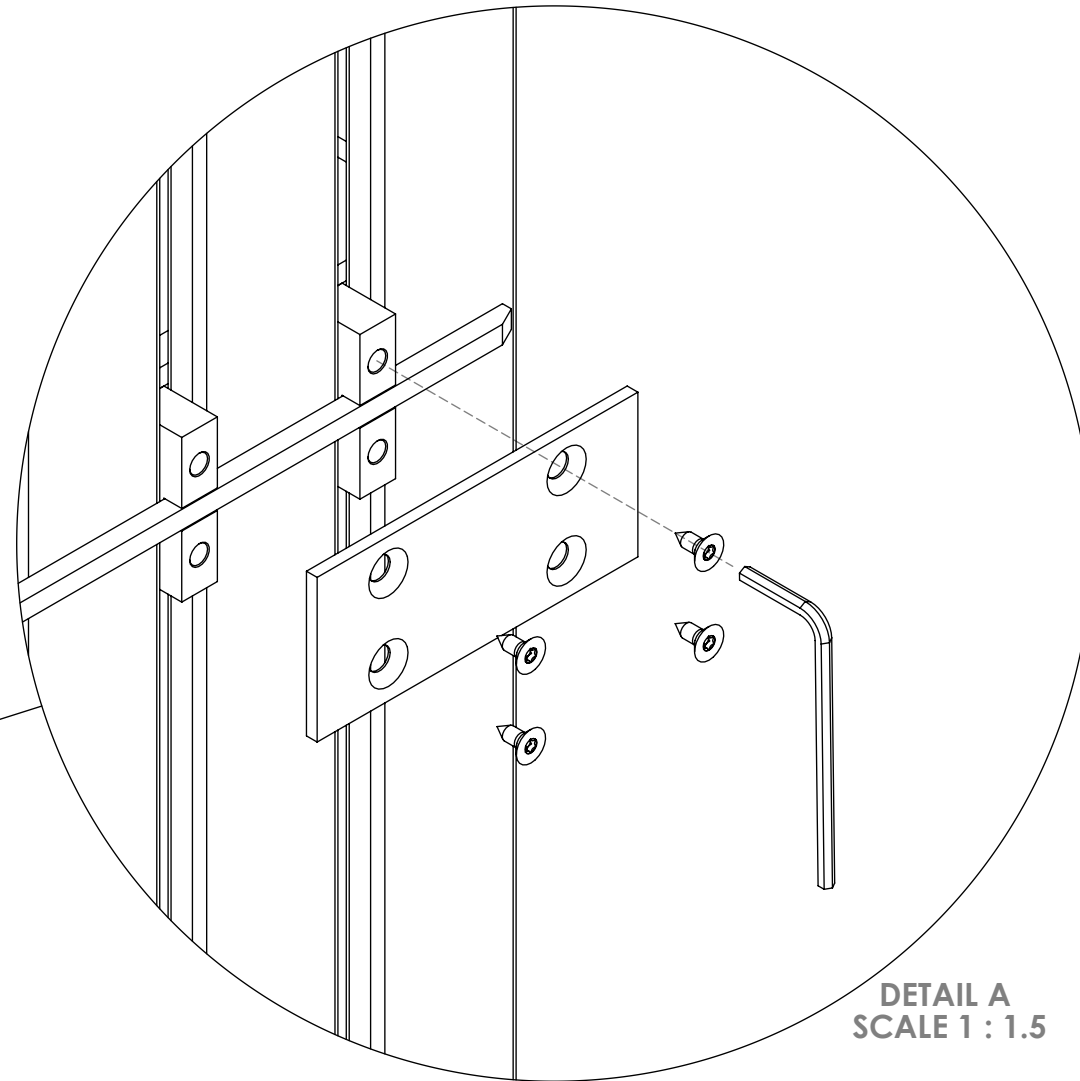

LUNAR Towel Bar

Installation Accessories:

PRODUCT CODE	Height	Length	Depth
	H mm	L mm	D mm
LUNTB5	40	240	60
LUNTB7	40	340	60
LUNTB10	40	490	60