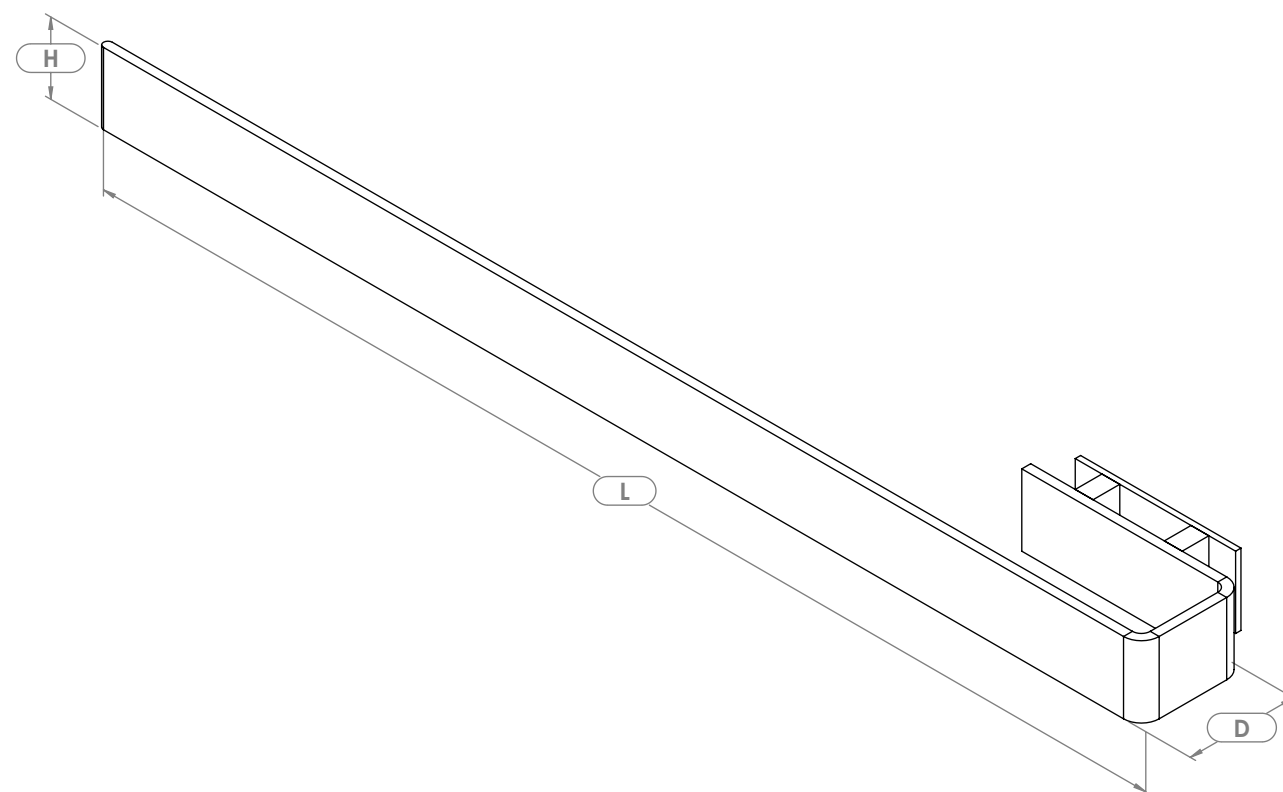

LUNAR Towel Bar

Installation Accessories:

PRODUCT CODE	Height	Length	Depth
	H mm	L mm	D mm
LUNTB5	40	240	60
LUNTB7	40	340	60
LUNTB10	40	490	60