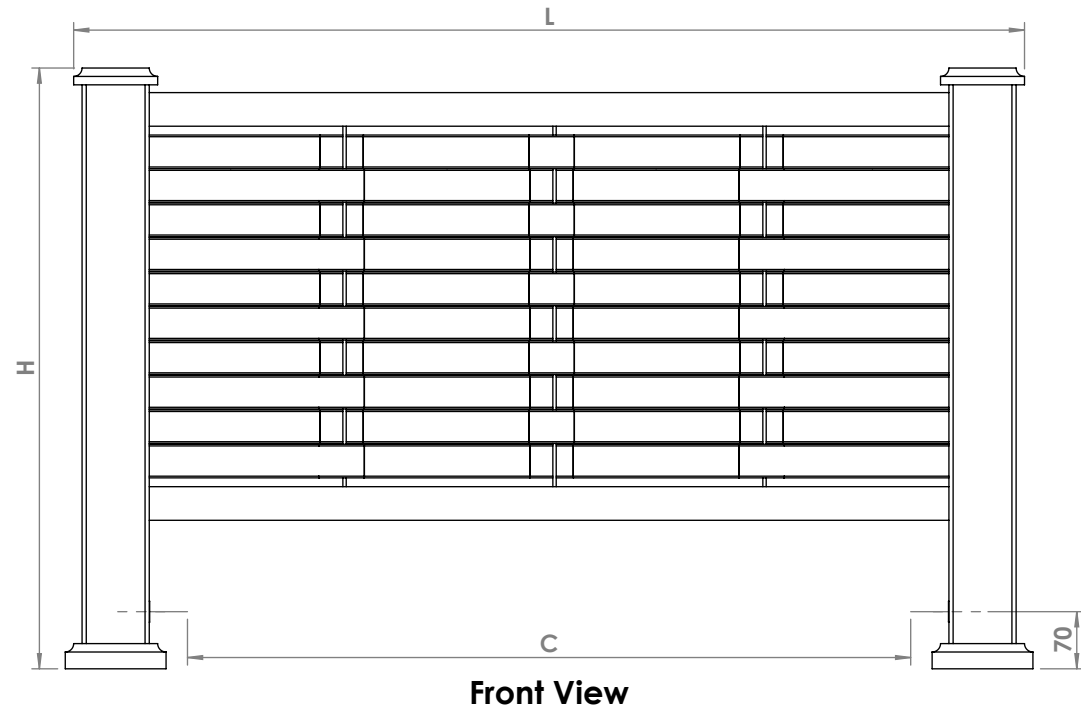

# WAVE-Horizontal

### Plumbing Position:

Vertical mount  
 All Dimensions are in mm  
 Max. Working Pressure: 5 Bar  
 Max. Working Temperature: 95° C  
 Inlet / Outlet : 1/2" BSP  
 Fuel : H

Manufacturing Tolerance : - 5 mm

### Installation Accessories:

PRODUCT CODE	Height	Length	Depth	Pipe Centres	Bracket Centres		
	H	L	D	C	F	S	M
	mm	mm	mm	mm	mm	mm	mm
WA710h	715	1150	100	860	665	690	950
WA715h	715	1650	100	1360	665	1190	1450
WA720h	715	2150	100	1860	665	1690	1950
Stainless Steel (WSSS)*	S.Steel	Pillars	Pair	-	-	-	-
Nero Assuloto (WSNA)*	Granite	Pillars	Pair	-	-	-	-
Travertine Classico (WSTC)*	Travertine	Pillars	Pair	-	-	-	-
Crema Marfil (WSCM)*	Marble	Pillars	Pair	-	-	-	-
Verde Butterfly (WSVB)*	Granite	Pillars	Pair	-	-	-	-
Labrador Antique (WSLA)*	Granite	Pillars	Pair	-	-	-	-