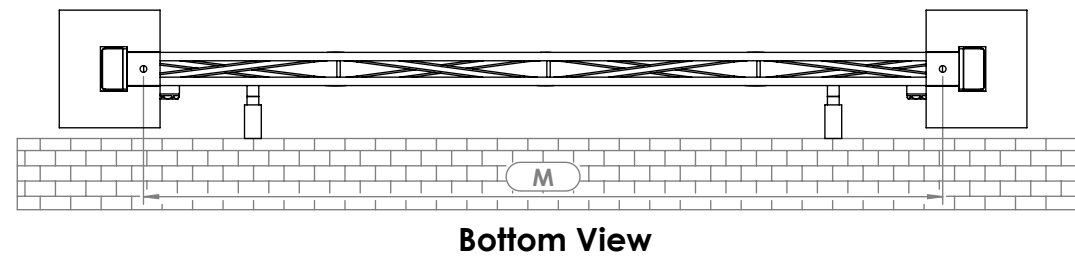

# WAVE-Horizontal

### Plumbing Position:

Vertical mount  
 All Dimensions are in mm  
 Max. Working Pressure: 5 Bar  
 Max. Working Temperature: 95° C  
 Inlet / Outlet : 1/2" BSP  
 Fuel : H

Manufacturing Tolerance : - 5 mm