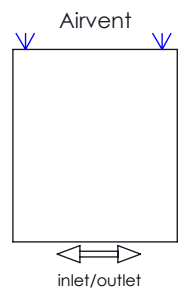

# WAVE-Horizontal

### Plumbing Position:

Vertical mount  
 All Dimensions are in mm  
 Max. Working Pressure: 5 Bar  
 Max. Working Temperature: 95° C  
 Inlet / Outlet : 1/2" BSP  
 Fuel : H

Manufacturing Tolerance : - 5 mm