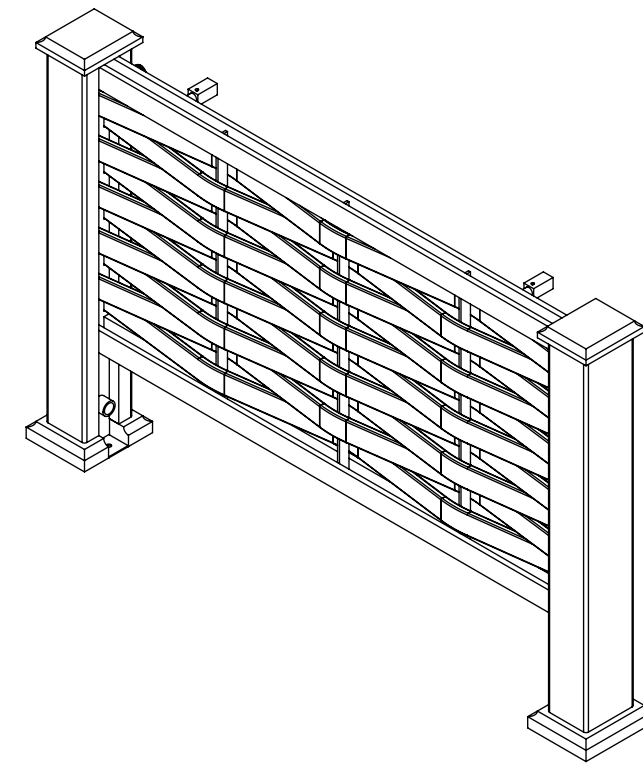

# WAVE-Horizontal

### Plumbing Position:

Vertical mount  
 All Dimensions are in mm  
 Max. Working Pressure: 5 Bar  
 Max. Working Temperature: 95° C  
 Inlet / Outlet : 1/2" BSP  
 Fuel : H

Manufacturing Tolerance : - 5 mm