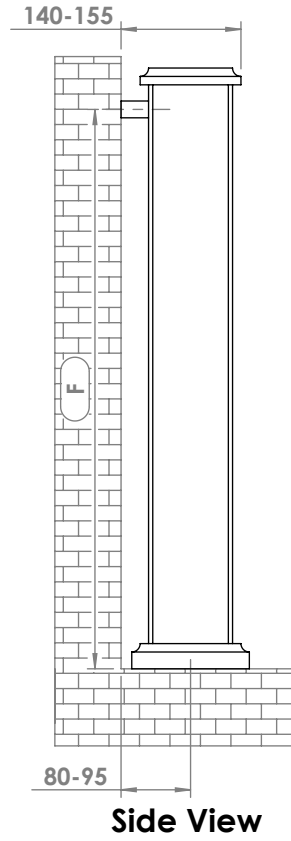

# WAVE-Horizontal

### Plumbing Position:

Vertical mount  
 All Dimensions are in mm  
 Max. Working Pressure: 5 Bar  
 Max. Working Temperature: 95° C  
 Inlet / Outlet : 1/2" BSP  
 Fuel : H

Manufacturing Tolerance : - 5 mm

### Installation Accessories:

PRODUCT CODE	Height	Length	Depth	Pipe Centres	Bracket Centres		
	H	L	D	C	F	S	M
	mm	mm	mm	mm	mm	mm	mm
WA710h	715	1150	100	860	665	690	950
WA715h	715	1650	100	1360	665	1190	1450
WA720h	715	2150	100	1860	665	1690	1950
Stainless Steel (WSSS)*	S.Steel	Pillars	Pair	-	-	-	-
Nero Assuloto (WSNA)*	Granite	Pillars	Pair	-	-	-	-
Travertine Classico (WSTC)*	Travertine	Pillars	Pair	-	-	-	-
Crema Marfil (WSCM)*	Marble	Pillars	Pair	-	-	-	-
Verde Butterfly (WSVB)*	Granite	Pillars	Pair	-	-	-	-
Labrador Antique (WSLA)*	Granite	Pillars	Pair	-	-	-	-