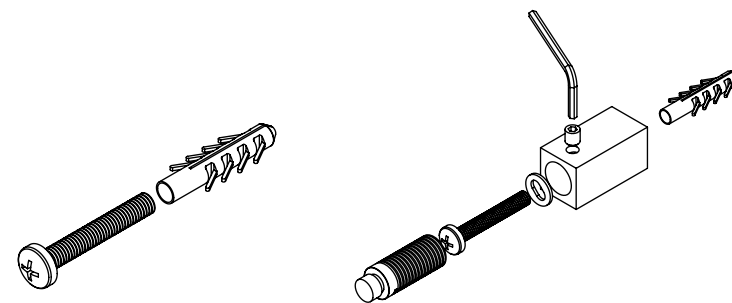

# WAVE-Horizontal

### Plumbing Position:

Vertical mount  
 All Dimensions are in mm  
 Max. Working Pressure: 5 Bar  
 Max. Working Temperature: 95° C  
 Inlet / Outlet : 1/2" BSP  
 Fuel : H

Manufacturing Tolerance : - 5 mm

### Installation Accessories:

PRODUCT CODE	Height	Length	Depth	Pipe Centres	Bracket Centres		
	H	L	D	C	F	S	M
	mm	mm	mm	mm	mm	mm	mm
WA710h	715	1150	100	860	665	690	950
WA715h	715	1650	100	1360	665	1190	1450
WA720h	715	2150	100	1860	665	1690	1950
Stainless Steel (WSSS)*	S.Steel	Pillars	Pair	-	-	-	-
Nero Assuloto (WSNA)*	Granite	Pillars	Pair	-	-	-	-
Travertine Classico (WSTC)*	Travertine	Pillars	Pair	-	-	-	-
Crema Marfil (WSCM)*	Marble	Pillars	Pair	-	-	-	-
Verde Butterfly (WSVB)*	Granite	Pillars	Pair	-	-	-	-
Labrador Antique (WSLA)*	Granite	Pillars	Pair	-	-	-	-