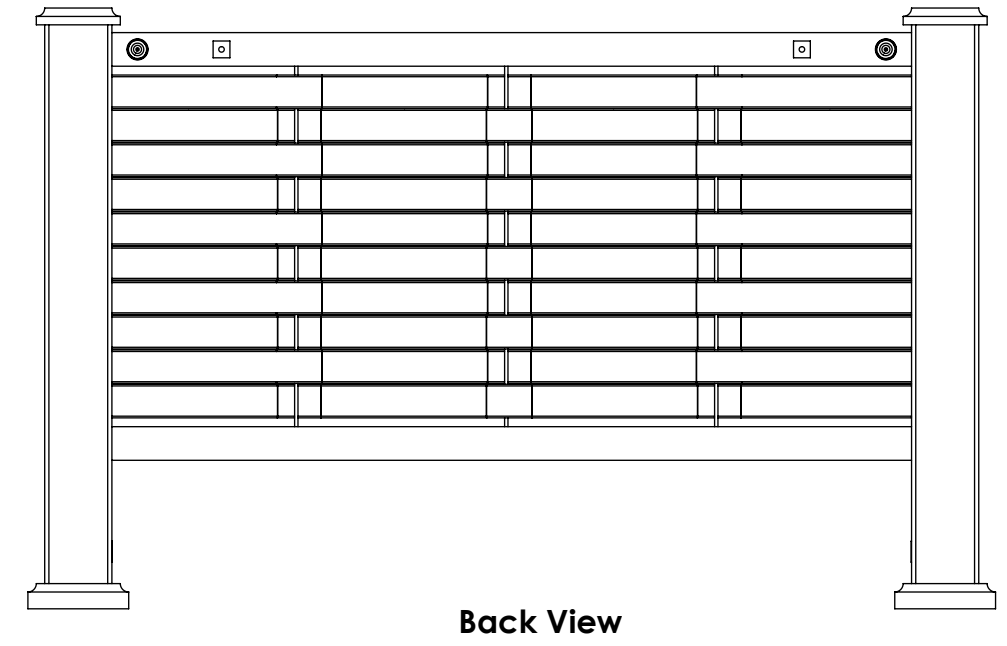

# WAVE-Horizontal

### Plumbing Position:

Vertical mount  
 All Dimensions are in mm  
 Max. Working Pressure: 5 Bar  
 Max. Working Temperature: 95° C  
 Inlet / Outlet : 1/2" BSP  
 Fuel : H

Manufacturing Tolerance : - 5 mm