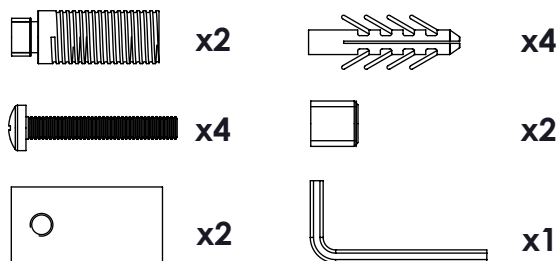

# WAVE-Horizontal

### Plumbing Position:

Vertical mount  
 All Dimensions are in mm  
 Max. Working Pressure: 5 Bar  
 Max. Working Temperature: 95° C  
 Inlet / Outlet : 1/2" BSP  
 Fuel : H

Manufacturing Tolerance : - 5 mm

### Installation Accessories:

PRODUCT CODE	Height	Length	Depth	Pipe Centres	Bracket Centres		
	H	L	D	C	F	S	M
	mm	mm	mm	mm	mm	mm	mm
WA710h	715	1150	100	860	665	690	950
WA715h	715	1650	100	1360	665	1190	1450
WA720h	715	2150	100	1860	665	1690	1950
Stainless Steel (WSSS)*	S.Steel	Pillars	Pair	-	-	-	-
Nero Assuloto (WSNA)*	Granite	Pillars	Pair	-	-	-	-
Travertine Classico (WSTC)*	Travertine	Pillars	Pair	-	-	-	-
Crema Marfil (WSCM)*	Marble	Pillars	Pair	-	-	-	-
Verde Butterfly (WSVB)*	Granite	Pillars	Pair	-	-	-	-
Labrador Antique (WSLA)*	Granite	Pillars	Pair	-	-	-	-