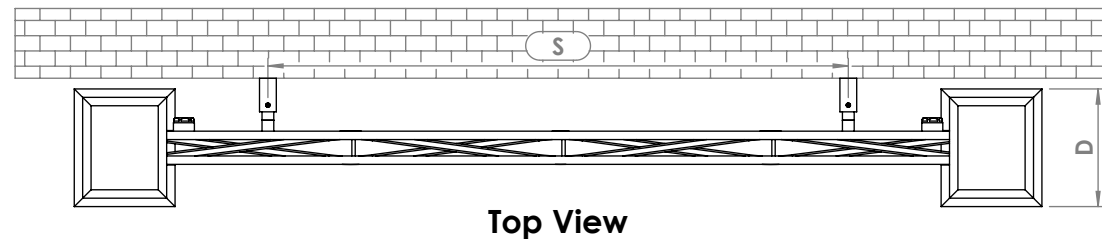

# WAVE-Horizontal

### Plumbing Position:

Vertical mount  
 All Dimensions are in mm  
 Max. Working Pressure: 5 Bar  
 Max. Working Temperature: 95° C  
 Inlet / Outlet : 1/2" BSP  
 Fuel : H

Manufacturing Tolerance : - 5 mm